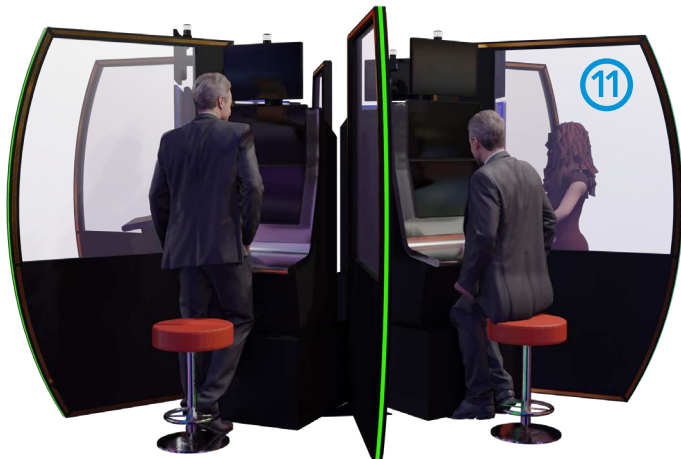

The plastic screens provide good transparency so that overview is maintained while hindering social interaction as little as possible

Practical, economical, durable and quickly available

- Optionally printed with your logo, theme or message
- Standard sizes (HxW) 182 x 80 cm / 160 x 100 cm / 150 x 125 cm
- Custom shapes sizes upon request
- No mounting required

GAMING
SUPPORT

eurocoin®

Slotmachine Dividers

Securely mounted on the slotbase or on the floor, these dividers are built from aluminium with a 5 mm transparent screen and are suited for long-term use.

- Optionally printed with your logo, theme or message.
- Standard sizes (HxW) 117 x 75 cm / 118 x 100 cm / 160 x 100 cm.
- Custom shapes & sizes upon request
- Adjustable in height to fit any slotmachine on your floor.
- Available in any color of choice.
- Lighting feature optional.

10

Available in high-end polished chrome or brass this flexible divider steadily slides between machines. Fully transparent screen to ensure optimal overview as well as social interaction while distancing.

- Optionally branded / themed.
- Standard screen size (HxW) 150 x 65 cm
- Overall depth 85 cm
- Adjustable in height to fit any slotmachine
- Available in chrome and brass

INTERESTED?

eurocoin®

Call +44-1707-280028