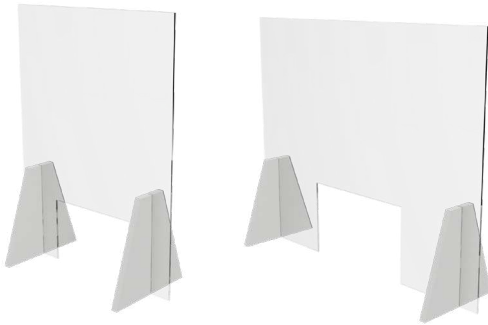

TO HELP CUSTOMERS FEEL COMFORTABLE WHILE PLAYING, GAMING SUPPORT IS DESIGNING AND BUILDING CUSTOMIZABLE PRODUCTS TO HELP CASINOS REOPEN AND CONTINUE THE GAMING AND ENTERTAINMENT EXPERIENCE.

Gaming Support effectively tries to assist in building a socially safe environment, shielding your employees and customers as they interact and enjoy their gaming experience.

Please reach out if we can help you.

Together, we will get through this.

1