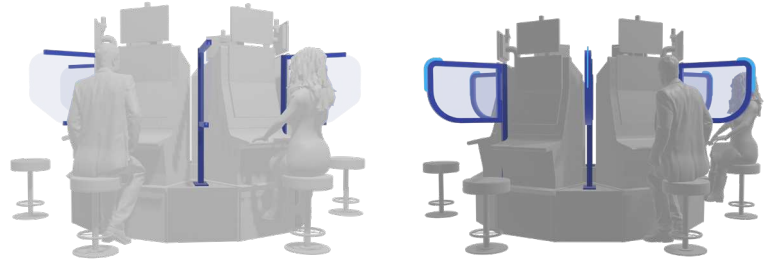

The plastic screens provide good transparency so that overview is maintained while hindering social interaction as little as possible

Practical, economical, durable and quickly available

- Optionally printed with your logo, theme or message
- Standard sizes (HxW) 182 x 80 cm / 160 x 100 cm / 150 x 125 cm
- Custom shapes sizes upon request
- No mounting required

GAMING
SUPPORT

eurocoin®

Slotmachine Dividers

Securely mounted on the slotbase or on the floor, these dividers are built from aluminium with a 5 mm transparent screen and are suited for long-term use.

- Optionally printed with your logo, theme or message.
- Standard sizes (HxW) 117 x 75 cm / 118 x 100 cm / 160 x 100 cm.
- Custom shapes & sizes upon request
- Adjustable in height to fit any slotmachine on your floor.
- Available in any color of choice.
- Lighting feature optional.

10

Available in high-end polished chrome or brass this flexible divider steadily slides between machines. Fully transparent screen to ensure optimal overview as well as social interaction while distancing.

- Optionally branded / themed.
- Standard screen size (HxW) 150 x 65 cm
- Overall depth 85 cm
- Adjustable in height to fit any slotmachine
- Available in chrome and brass

INTERESTED?

eurocoin®

Call +44-1707-280028