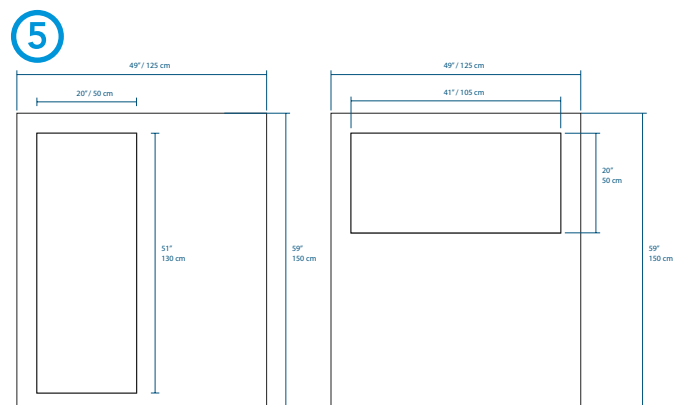

- Available in 4mm PetG or 5 mm Polycarbonate (Fire-retarding).
- With and without recess for passing drinks or cash handling
- Optionally provided with your logo or message
- Standard sizes (HxW) 80 x 60 cm / 80 x 100 cm
- Custom sizes upon request

The plastic screens provide good transparency so that overview is maintained while hindering social interaction as little as possible

Practical, economical, durable and quickly available

- Optionally printed with your logo, theme or message
- Standard sizes (HxW) 182 x 80 cm / 160 x 100 cm / 150 x 125 cm
- Custom shapes sizes upon request
- No mounting required

GAMING
SUPPORT

eurocoin®

Slotmachine Dividers

Securely mounted on the slotbase or on the floor, these dividers are built from aluminium with a 5 mm transparent screen and are suited for long-term use.

- Optionally printed with your logo, theme or message.
- Standard sizes (HxW) 117 x 75 cm / 118 x 100 cm / 160 x 100 cm.
- Custom shapes & sizes upon request
- Adjustable in height to fit any slotmachine on your floor.
- Available in any color of choice.
- Lighting feature optional.

- Optionally branded / themed.
- Standard screen size (HxW) 150 x 65 cm
- Overall depth 85 cm
- Adjustable in height to fit any slotmachine
- Available in chrome and brass

INTERESTED?

eurocoin®

Call +44-1707-280028