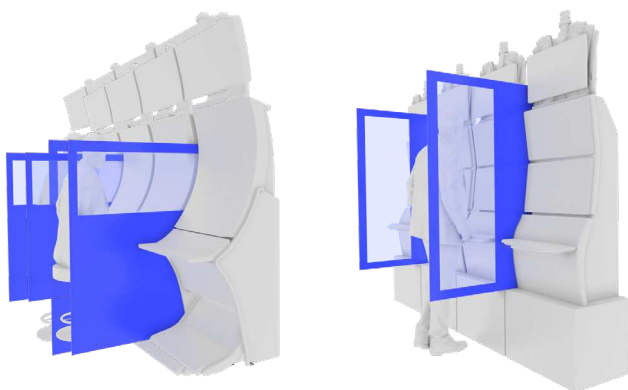

The plastic screens provide good transparency so that the overview is maintained.

Practical, economical, durable and quickly available.

- Optionally printed with your logo, theme or message.
- Top-hinged for easy deployment.
- Standard sizes (HxW) 180 x 80 cm / 160 x 100 cm
- Custom sizes upon request

2

GAMING
SUPPORT

eurocoin®

Temporary Slotmachine Dividers

To provide more secure personal space for players, we have developed this highly effective, lightweight divider to fit between slots.

Made of high-quality White 10 mm honeycomb cardboard, this can also be provided with a full color print, for branding, theming or used to inform your guests and employees about the precautions.

The plastic screens provide good transparency so that overview is maintained while hindering social interaction as little as possible

Practical, economical, durable and quickly available

- Optionally printed with your logo, theme or message
- Standard sizes (HxW) 182 x 80 cm / 160 x 100 cm / 150 x 125 cm
- Custom shapes sizes upon request
- No mounting required

GAMING
SUPPORT

eurocoin®

Slotmachine Dividers

Securely mounted on the slotbase or on the floor, these dividers are built from aluminium with a 5 mm transparent screen and are suited for long-term use.

- Optionally printed with your logo, theme or message.
- Standard sizes (HxW) 117 x 75 cm / 118 x 100 cm / 160 x 100 cm.
- Custom shapes & sizes upon request
- Adjustable in height to fit any slotmachine on your floor.
- Available in any color of choice.
- Lighting feature optional.