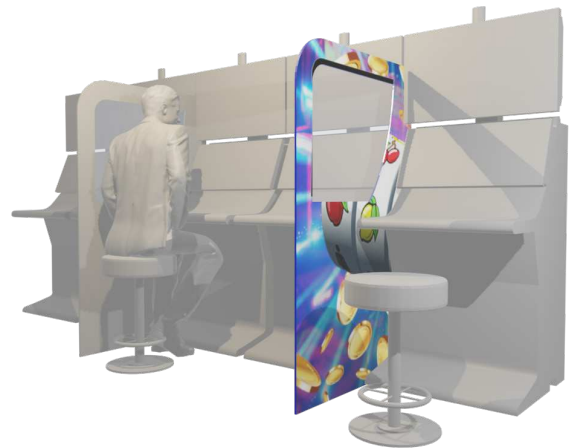

2

GAMING
SUPPORT

eurocoin®

Temporary Slotmachine Dividers

To provide more secure personal space for players, we have developed this highly effective, lightweight divider to fit between slots.

Made of high-quality White 10 mm honeycomb cardboard, this can also be provided with a full color print, for branding, theming or used to inform your guests and employees about the precautions.

The plastic screens provide good transparency so that overview is maintained while hindering social interaction as little as possible

Practical, economical, durable and quickly available

- Optionally printed with your logo, theme or message
- Standard sizes (HxW) 182 x 80 cm / 160 x 100 cm / 150 x 125 cm
- Custom shapes sizes upon request
- No mounting required

GAMING
SUPPORT

eurocoin®

Slotmachine Dividers

Securely mounted on the slotbase or on the floor, these dividers are built from aluminium with a 5 mm transparent screen and are suited for long-term use.

- Optionally printed with your logo, theme or message.
- Standard sizes (HxW) 117 x 75 cm / 118 x 100 cm / 160 x 100 cm.
- Custom shapes & sizes upon request
- Adjustable in height to fit any slotmachine on your floor.
- Available in any color of choice.
- Lighting feature optional.

10

Available in high-end polished chrome or brass this flexible divider steadily slides between machines. Fully transparent screen to ensure optimal overview as well as social interaction while distancing.