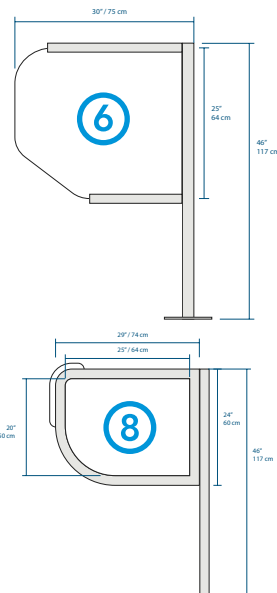

- Available in 4mm PetG or 5 mm Polycarbonate (Fire-retarding).
- With and without recess for passing drinks or cash handling
- Optionally provided with your logo or message
- Standard sizes (HxW) 80 x 60 cm / 80 x 100 cm
- Custom sizes upon request

The plastic screens provide good transparency so that overview is maintained while hindering social interaction as little as possible

Practical, economical, durable and quickly available

- Optionally printed with your logo, theme or message
- Standard sizes (HxW) 182 x 80 cm / 160 x 100 cm / 150 x 125 cm
- Custom shapes sizes upon request
- No mounting required

GAMING
SUPPORT

eurocoin®

Slotmachine Dividers

Securely mounted on the slotbase or on the floor, these dividers are built from aluminium with a 5 mm transparent screen and are suited for long-term use.

- Optionally printed with your logo, theme or message.
- Standard sizes (HxW) 117 x 75 cm / 118 x 100 cm / 160 x 100 cm.
- Custom shapes & sizes upon request
- Adjustable in height to fit any slotmachine on your floor.
- Available in any color of choice.
- Lighting feature optional.

- Optionally branded / themed.
- Standard screen size (HxW) 150 x 65 cm
- Overall depth 85 cm
- Adjustable in height to fit any slotmachine
- Available in chrome and brass

INTERESTED?

eurocoin®

Call +44-1707-280028