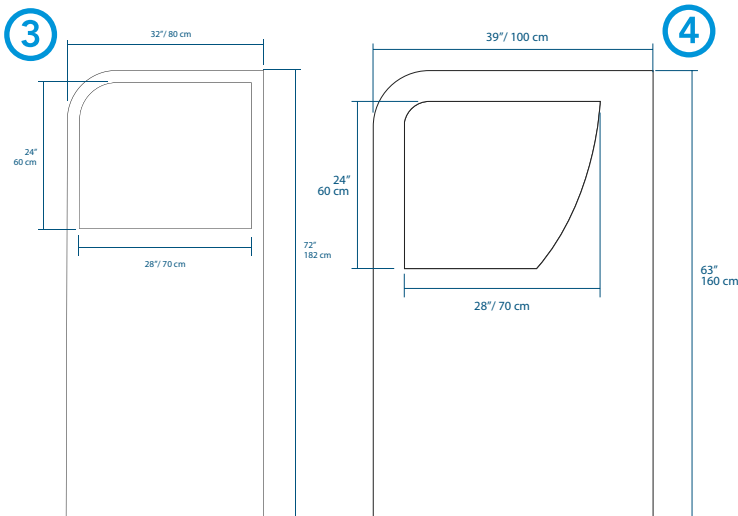

The plastic screens provide good transparency so that the overview is maintained.

Practical, economical, durable and quickly available.

- Optionally printed with your logo, theme or message.
- Top-hinged for easy deployment.
- Standard sizes (HxW) 180 x 80 cm / 160 x 100 cm
- Custom sizes upon request

The plastic screens provide good transparency so that overview is maintained while hindering social interaction as little as possible

Practical, economical, durable and quickly available

- Optionally printed with your logo, theme or message
- Standard sizes (HxW) 182 x 80 cm / 160 x 100 cm / 150 x 125 cm
- Custom shapes sizes upon request
- No mounting required

GAMING
SUPPORT

eurocoin®

Slotmachine Dividers

Securely mounted on the slotbase or on the floor, these dividers are built from aluminium with a 5 mm transparent screen and are suited for long-term use.

- Optionally printed with your logo, theme or message.
- Standard sizes (HxW) 117 x 75 cm / 118 x 100 cm / 160 x 100 cm.
- Custom shapes & sizes upon request
- Adjustable in height to fit any slotmachine on your floor.
- Available in any color of choice.
- Lighting feature optional.

- Optionally branded / themed.
- Standard screen size (HxW) 150 x 65 cm
- Overall depth 85 cm
- Adjustable in height to fit any slotmachine
- Available in chrome and brass

INTERESTED?

eurocoin®

Call +44-1707-280028