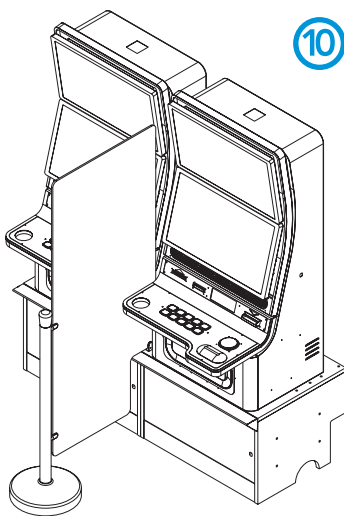

GAMING
SUPPORT

eurocoin®

Slotmachine Dividers

Securely mounted on the slotbase or on the floor, these dividers are built from aluminium with a 5 mm transparent screen and are suited for long-term use.

- Optionally printed with your logo, theme or message.
- Standard sizes (HxW) 117 x 75 cm / 118 x 100 cm / 160 x 100 cm.
- Custom shapes & sizes upon request
- Adjustable in height to fit any slotmachine on your floor.
- Available in any color of choice.
- Lighting feature optional.

10

Available in high-end polished chrome or brass this flexible divider steadily slides between machines. Fully transparent screen to ensure optimal overview as well as social interaction while distancing.

- Optionally branded / themed.
- Standard screen size (HxW) 150 x 65 cm
- Overall depth 85 cm
- Adjustable in height to fit any slotmachine
- Available in chrome and brass

INTERESTED?

eurocoin®

Call +44-1707-280028