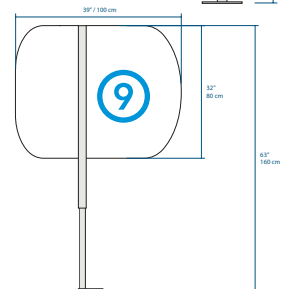

- Available in 4mm PetG or 5 mm Polycarbonate (Fire-retarding).
- With and without recess for passing drinks or cash handling
- Optionally provided with your logo or message
- Standard sizes (HxW) 80 x 60 cm / 80 x 100 cm
- Custom sizes upon request

The plastic screens provide good transparency so that overview is maintained while hindering social interaction as little as possible

Practical, economical, durable and quickly available

- Optionally printed with your logo, theme or message
- Standard sizes (HxW) 182 x 80 cm / 160 x 100 cm / 150 x 125 cm
- Custom shapes sizes upon request
- No mounting required

GAMING
SUPPORT

eurocoin®

Slotmachine Dividers

Securely mounted on the slotbase or on the floor, these dividers are built from aluminium with a 5 mm transparent screen and are suited for long-term use.

- Optionally printed with your logo, theme or message.
- Standard sizes (HxW) 117 x 75 cm / 118 x 100 cm / 160 x 100 cm.
- Custom shapes & sizes upon request
- Adjustable in height to fit any slotmachine on your floor.
- Available in any color of choice.
- Lighting feature optional.

- Optionally branded / themed.
- Standard screen size (HxW) 150 x 65 cm
- Overall depth 85 cm
- Adjustable in height to fit any slotmachine
- Available in chrome and brass

INTERESTED?

eurocoin®

Call +44-1707-280028