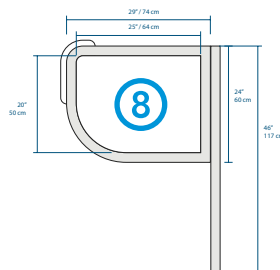

- Available in 4mm PetG or 5 mm Polycarbonate (Fire-retarding).
- With and without recess for passing drinks or cash handling
- Optionally provided with your logo or message
- Standard sizes (HxW) 80 x 60 cm / 80 x 100 cm
- Custom sizes upon request

The plastic screens provide good transparency so that overview is maintained while hindering social interaction as little as possible

Practical, economical, durable and quickly available

- Optionally printed with your logo, theme or message
- Standard sizes (HxW) 182 x 80 cm / 160 x 100 cm / 150 x 125 cm
- Custom shapes sizes upon request
- No mounting required

GAMING
SUPPORT

eurocoin®

Slotmachine Dividers

Securely mounted on the slotbase or on the floor, these dividers are built from aluminium with a 5 mm transparent screen and are suited for long-term use.

- Optionally printed with your logo, theme or message.
- Standard sizes (HxW) 117 x 75 cm / 118 x 100 cm / 160 x 100 cm.
- Custom shapes & sizes upon request
- Adjustable in height to fit any slotmachine on your floor.
- Available in any color of choice.
- Lighting feature optional.

- Optionally branded / themed.
- Standard screen size (HxW) 150 x 65 cm
- Overall depth 85 cm
- Adjustable in height to fit any slotmachine
- Available in chrome and brass

INTERESTED?

eurocoin®

Call +44-1707-280028