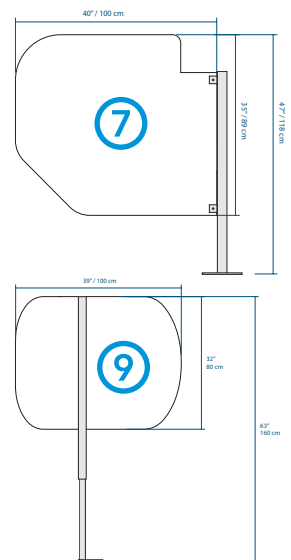

- Available in 4mm PetG or 5 mm Polycarbonate (Fire-retarding).
- With and without recess for passing drinks or cash handling
- Optionally provided with your logo or message
- Standard sizes (HxW) 80 x 60 cm / 80 x 100 cm
- Custom sizes upon request

The plastic screens provide good transparency so that overview is maintained while hindering social interaction as little as possible

Practical, economical, durable and quickly available

- Optionally printed with your logo, theme or message
- Standard sizes (HxW) 182 x 80 cm / 160 x 100 cm / 150 x 125 cm
- Custom shapes sizes upon request
- No mounting required

GAMING
SUPPORT

eurocoin®

Slotmachine Dividers

Securely mounted on the slotbase or on the floor, these dividers are built from aluminium with a 5 mm transparent screen and are suited for long-term use.

- Optionally printed with your logo, theme or message.
- Standard sizes (HxW) 117 x 75 cm / 118 x 100 cm / 160 x 100 cm.
- Custom shapes & sizes upon request
- Adjustable in height to fit any slotmachine on your floor.
- Available in any color of choice.
- Lighting feature optional.

- Optionally branded / themed.
- Standard screen size (HxW) 150 x 65 cm
- Overall depth 85 cm
- Adjustable in height to fit any slotmachine
- Available in chrome and brass

INTERESTED?

eurocoin®

Call +44-1707-280028